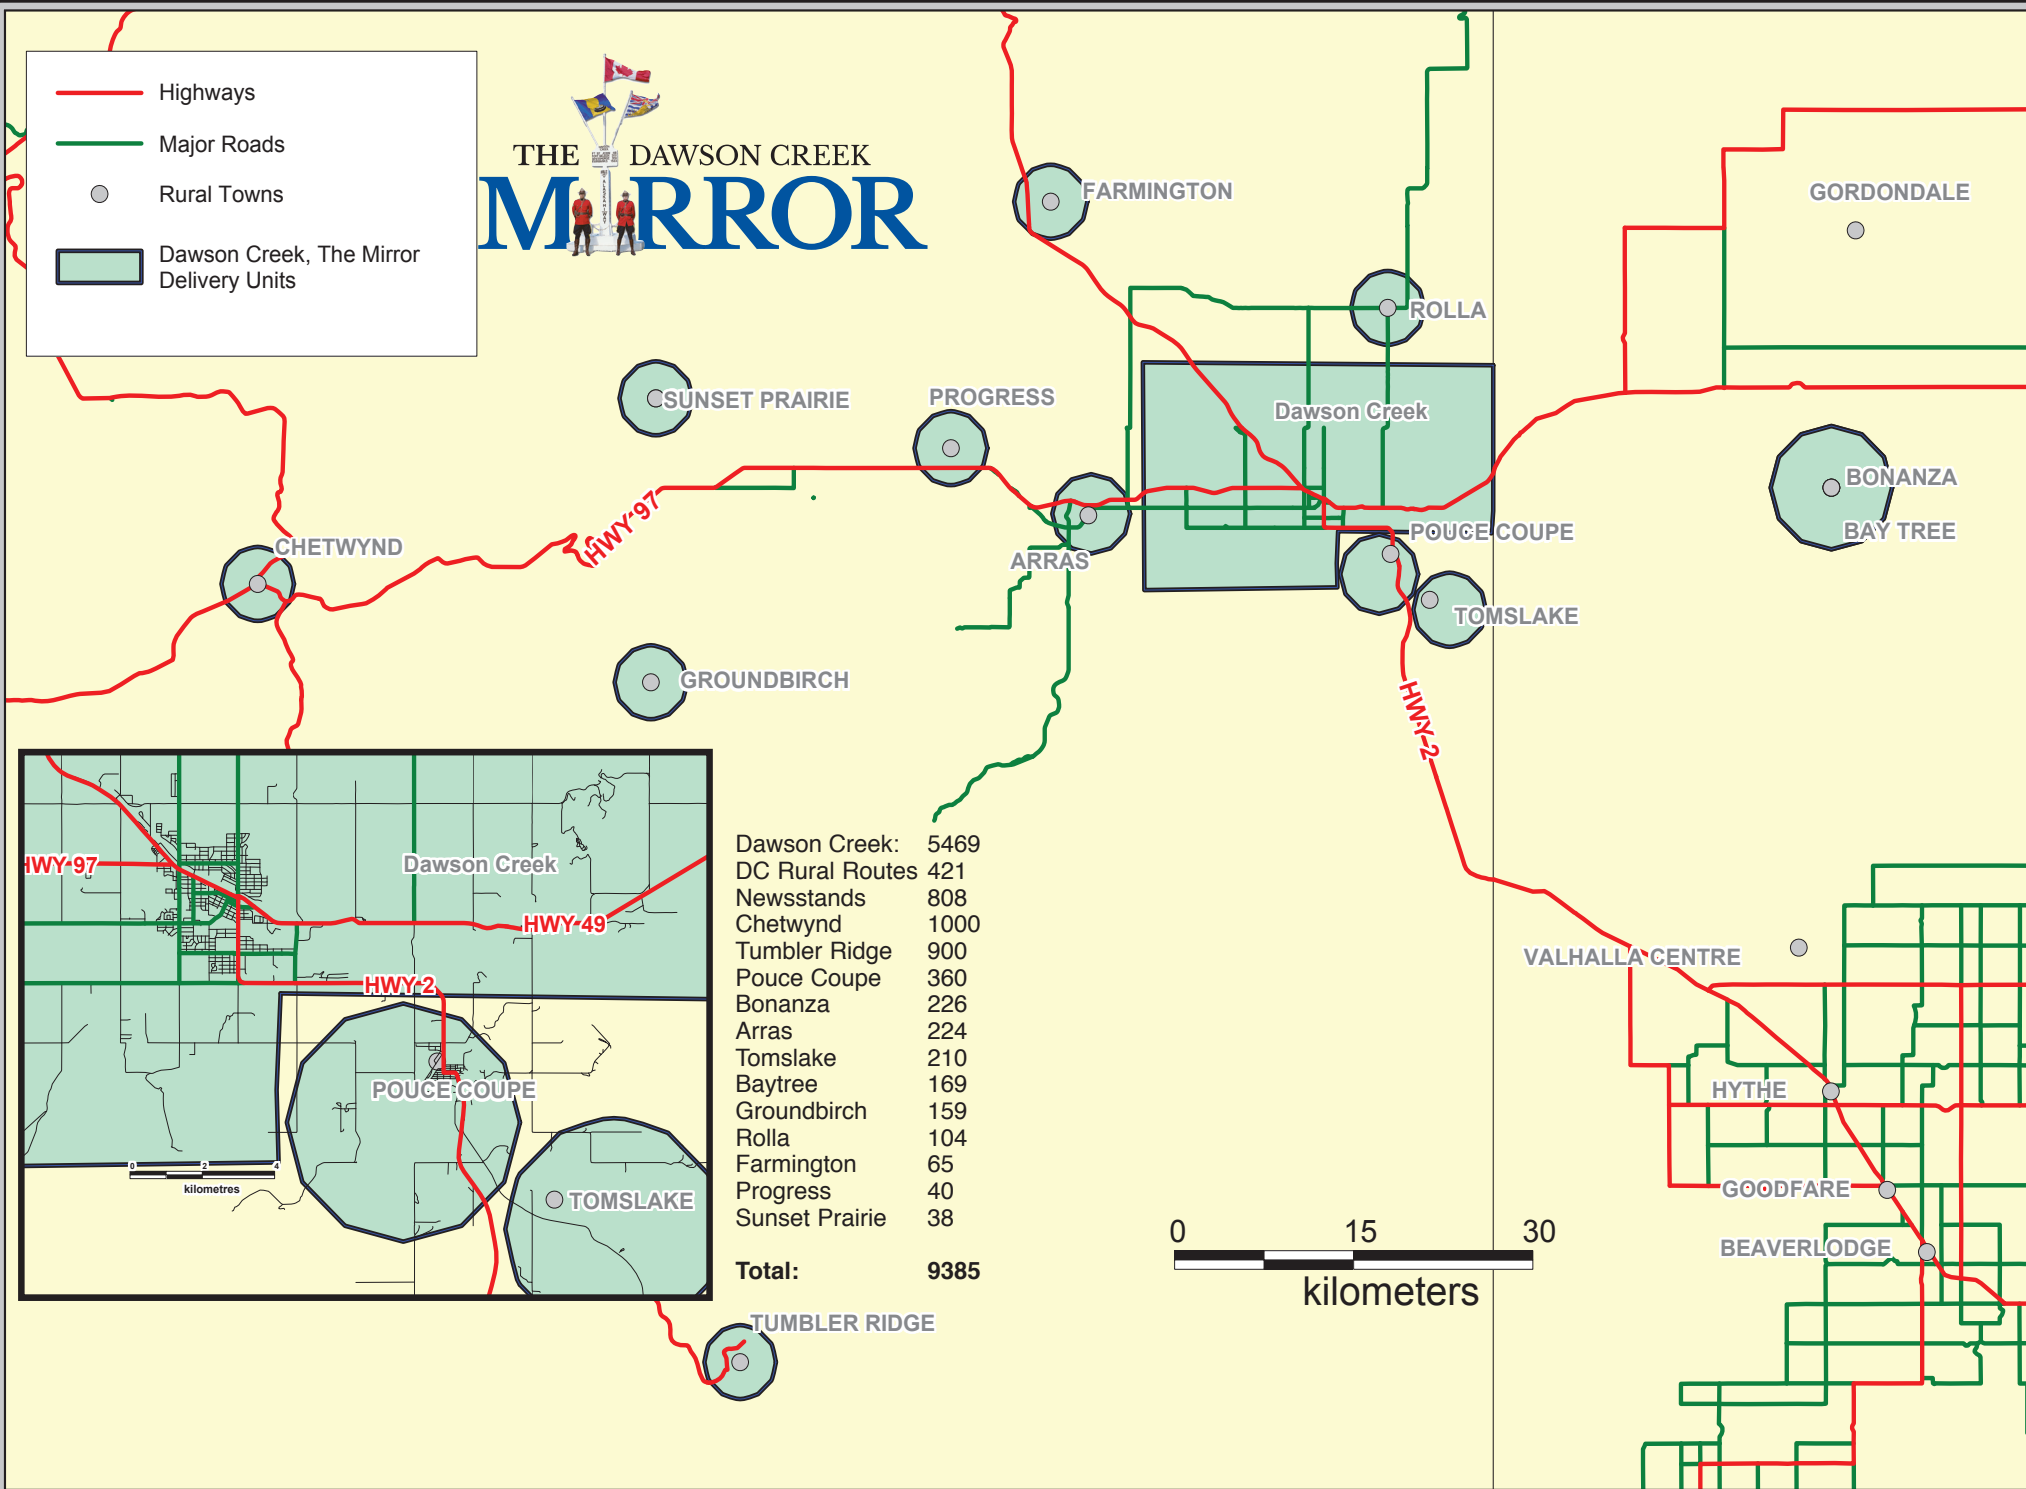

Dawson Creek Mirror Distribution

- Highways
- Major Roads
- Rural Towns
- Dawson Creek, The Mirror Delivery Units

Dawson Creek:	5469
DC Rural Routes	421
Newsstands	808
Chetwynd	1000
Tumbler Ridge	900
Pouce Coupe	360
Bonanza	226
Arras	224
Tomslake	210
Baytree	169
Groundbirch	159
Rolla	104
Farmington	65
Progress	40
Sunset Prairie	38
Total:	9385