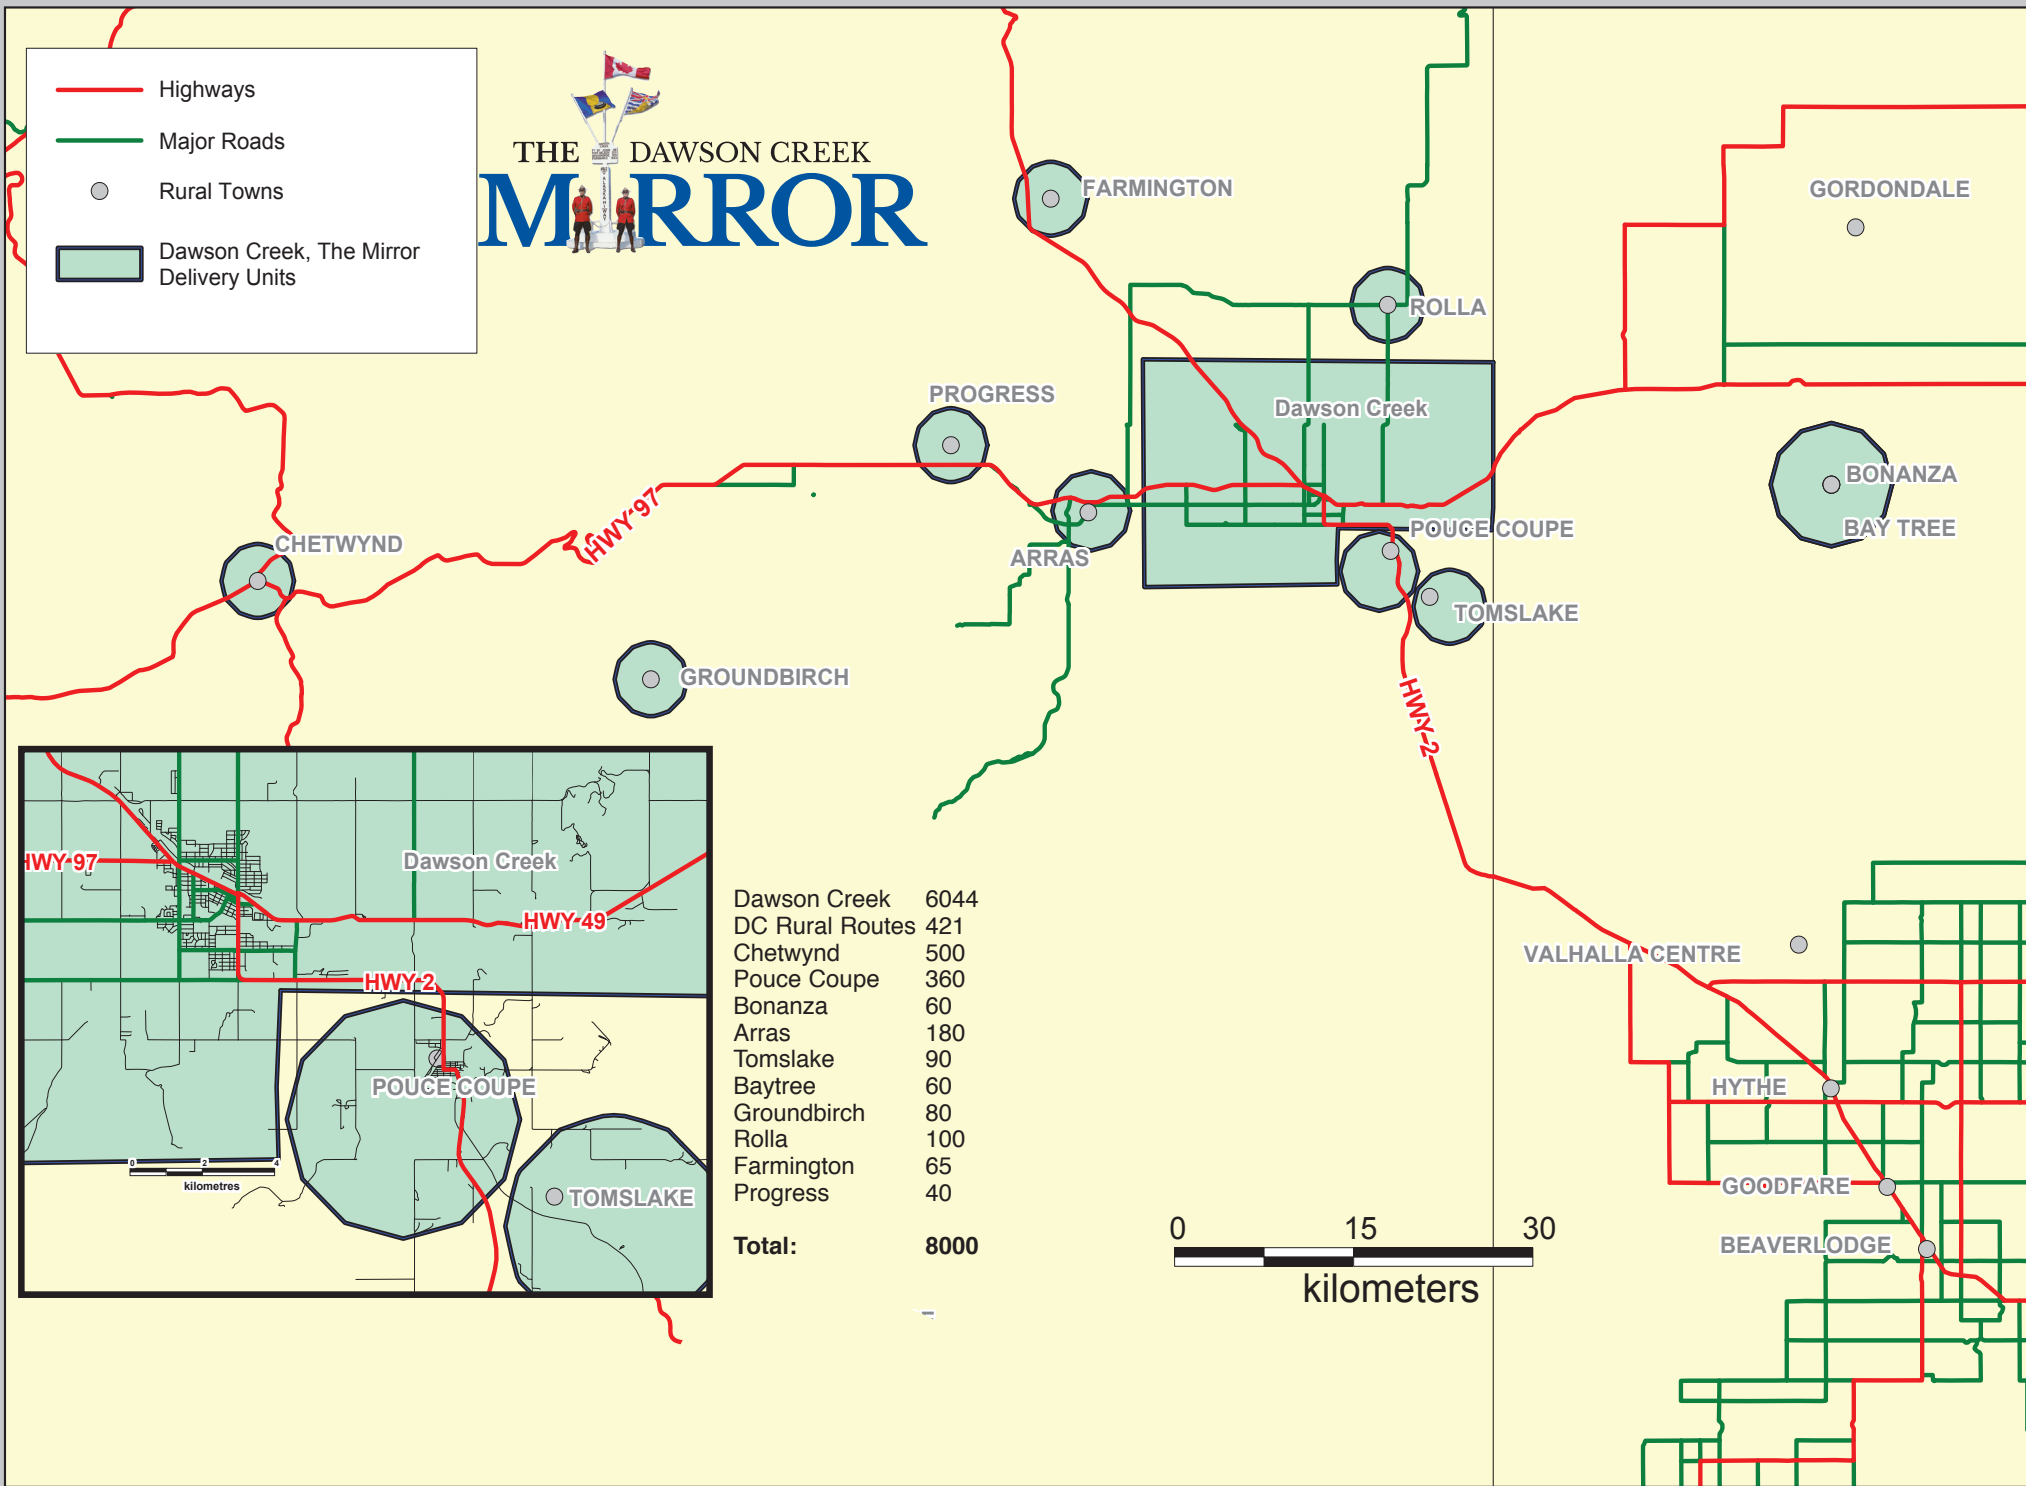

Dawson Creek Mirror Distribution

- Highways
- Major Roads
- Rural Towns
- Dawson Creek, The Mirror Delivery Units

Dawson Creek	6044
DC Rural Routes	421
Chetwynd	500
Pouce Coupe	360
Bonanza	60
Arras	180
Tomslake	90
Baytree	60
Groundbirch	80
Rolla	100
Farmington	65
Progress	40
Total:	8000