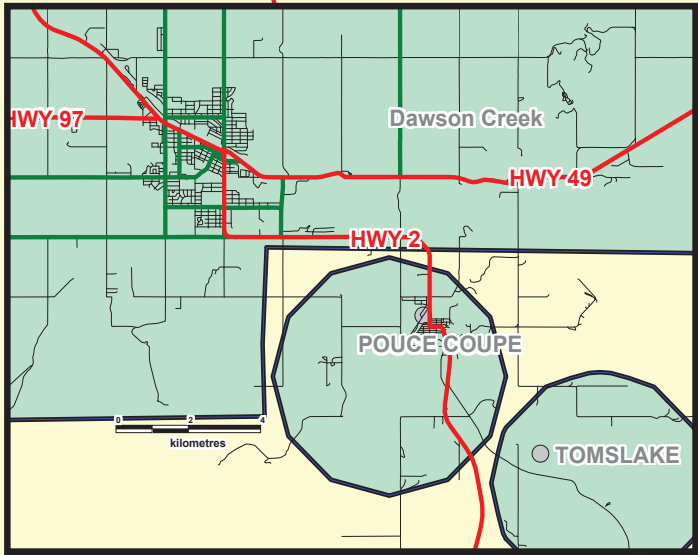

Dawson Creek Mirror Distribution

- Highways
- Major Roads
- Rural Towns
- Dawson Creek, The Mirror Delivery Units

Dawson Creek	6044
DC Rural Routes	421
Chetwynd	500
Pouce Coupe	360
Bonanza	60
Arras	180
Tomslake	90
Baytree	60
Groundbirch	80
Rolla	100
Farmington	65
Progress	40
Total:	8000